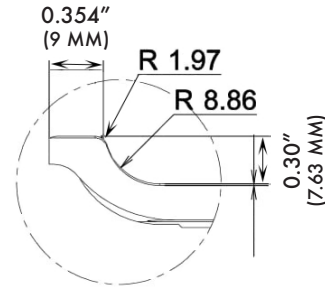

COVE BASE

8 pieces/box
Lbf/box = 13.6

Scale 2.5:1
Weight per piece - 1.5 lbs

BACK

FRONT

All measurements are +/- 0.5 MM