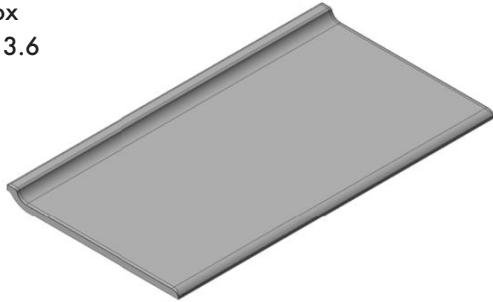

COVE BASE

8 pieces/box
Lbf/box = 13.6

Scale 2.5:1
Weight per piece - 1.5 lbs

BACK

FRONT

All measurements are +/- 0.5 MM