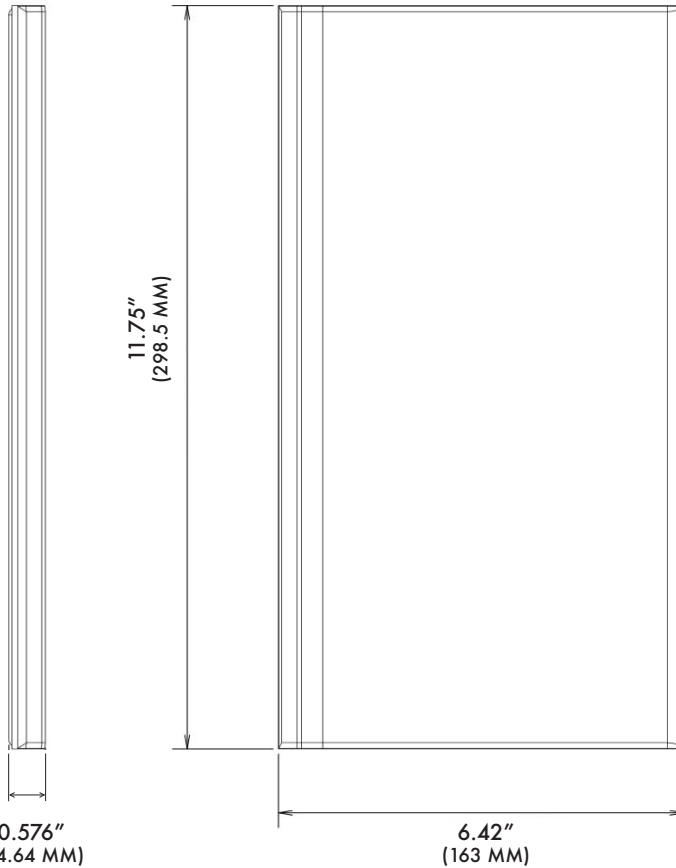

COVE BASE

8 pieces/box
Lbf/box = 13.6

Scale 2.5:1
Weight per piece - 1.5 lbs

BACK

FRONT

All measurements are +/- 0.5 MM